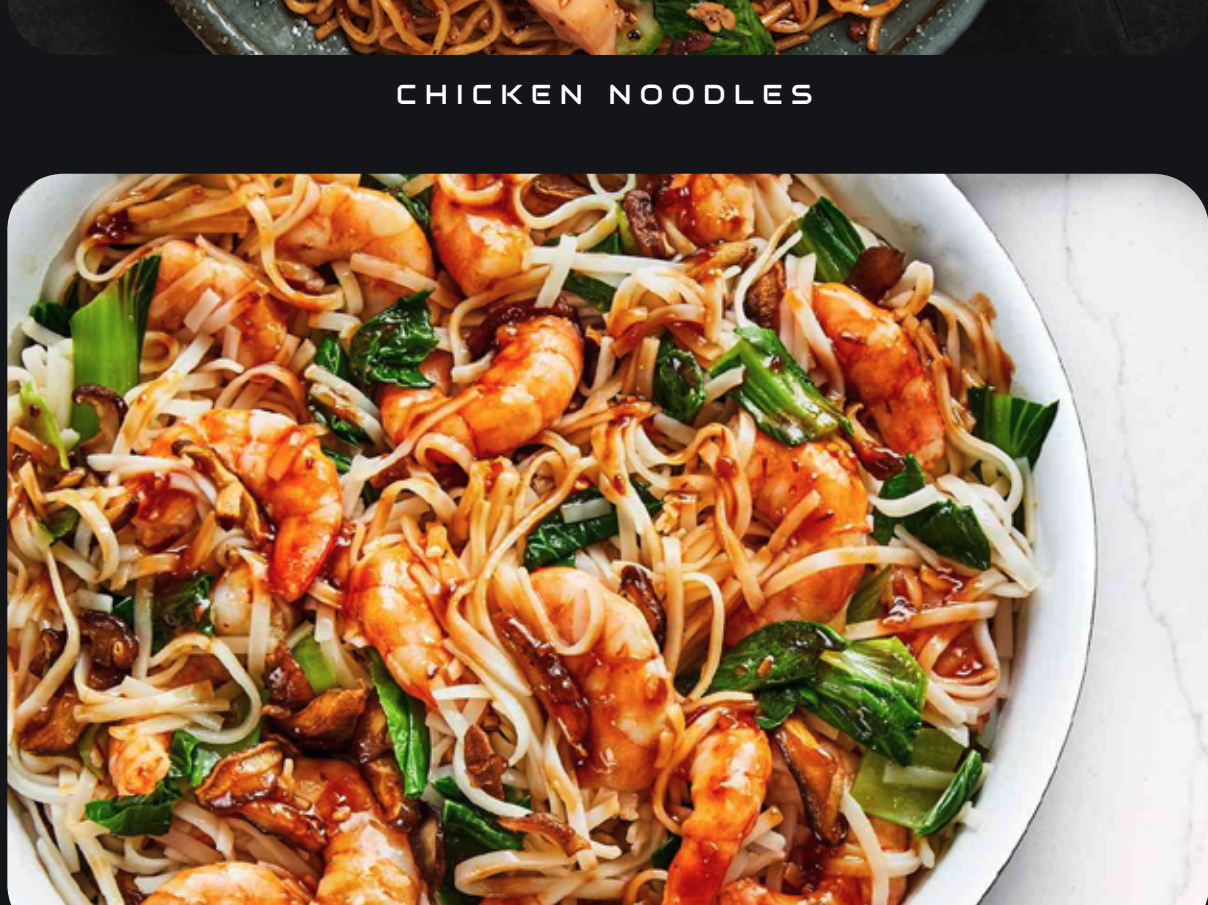

SHRIMP NOODLES